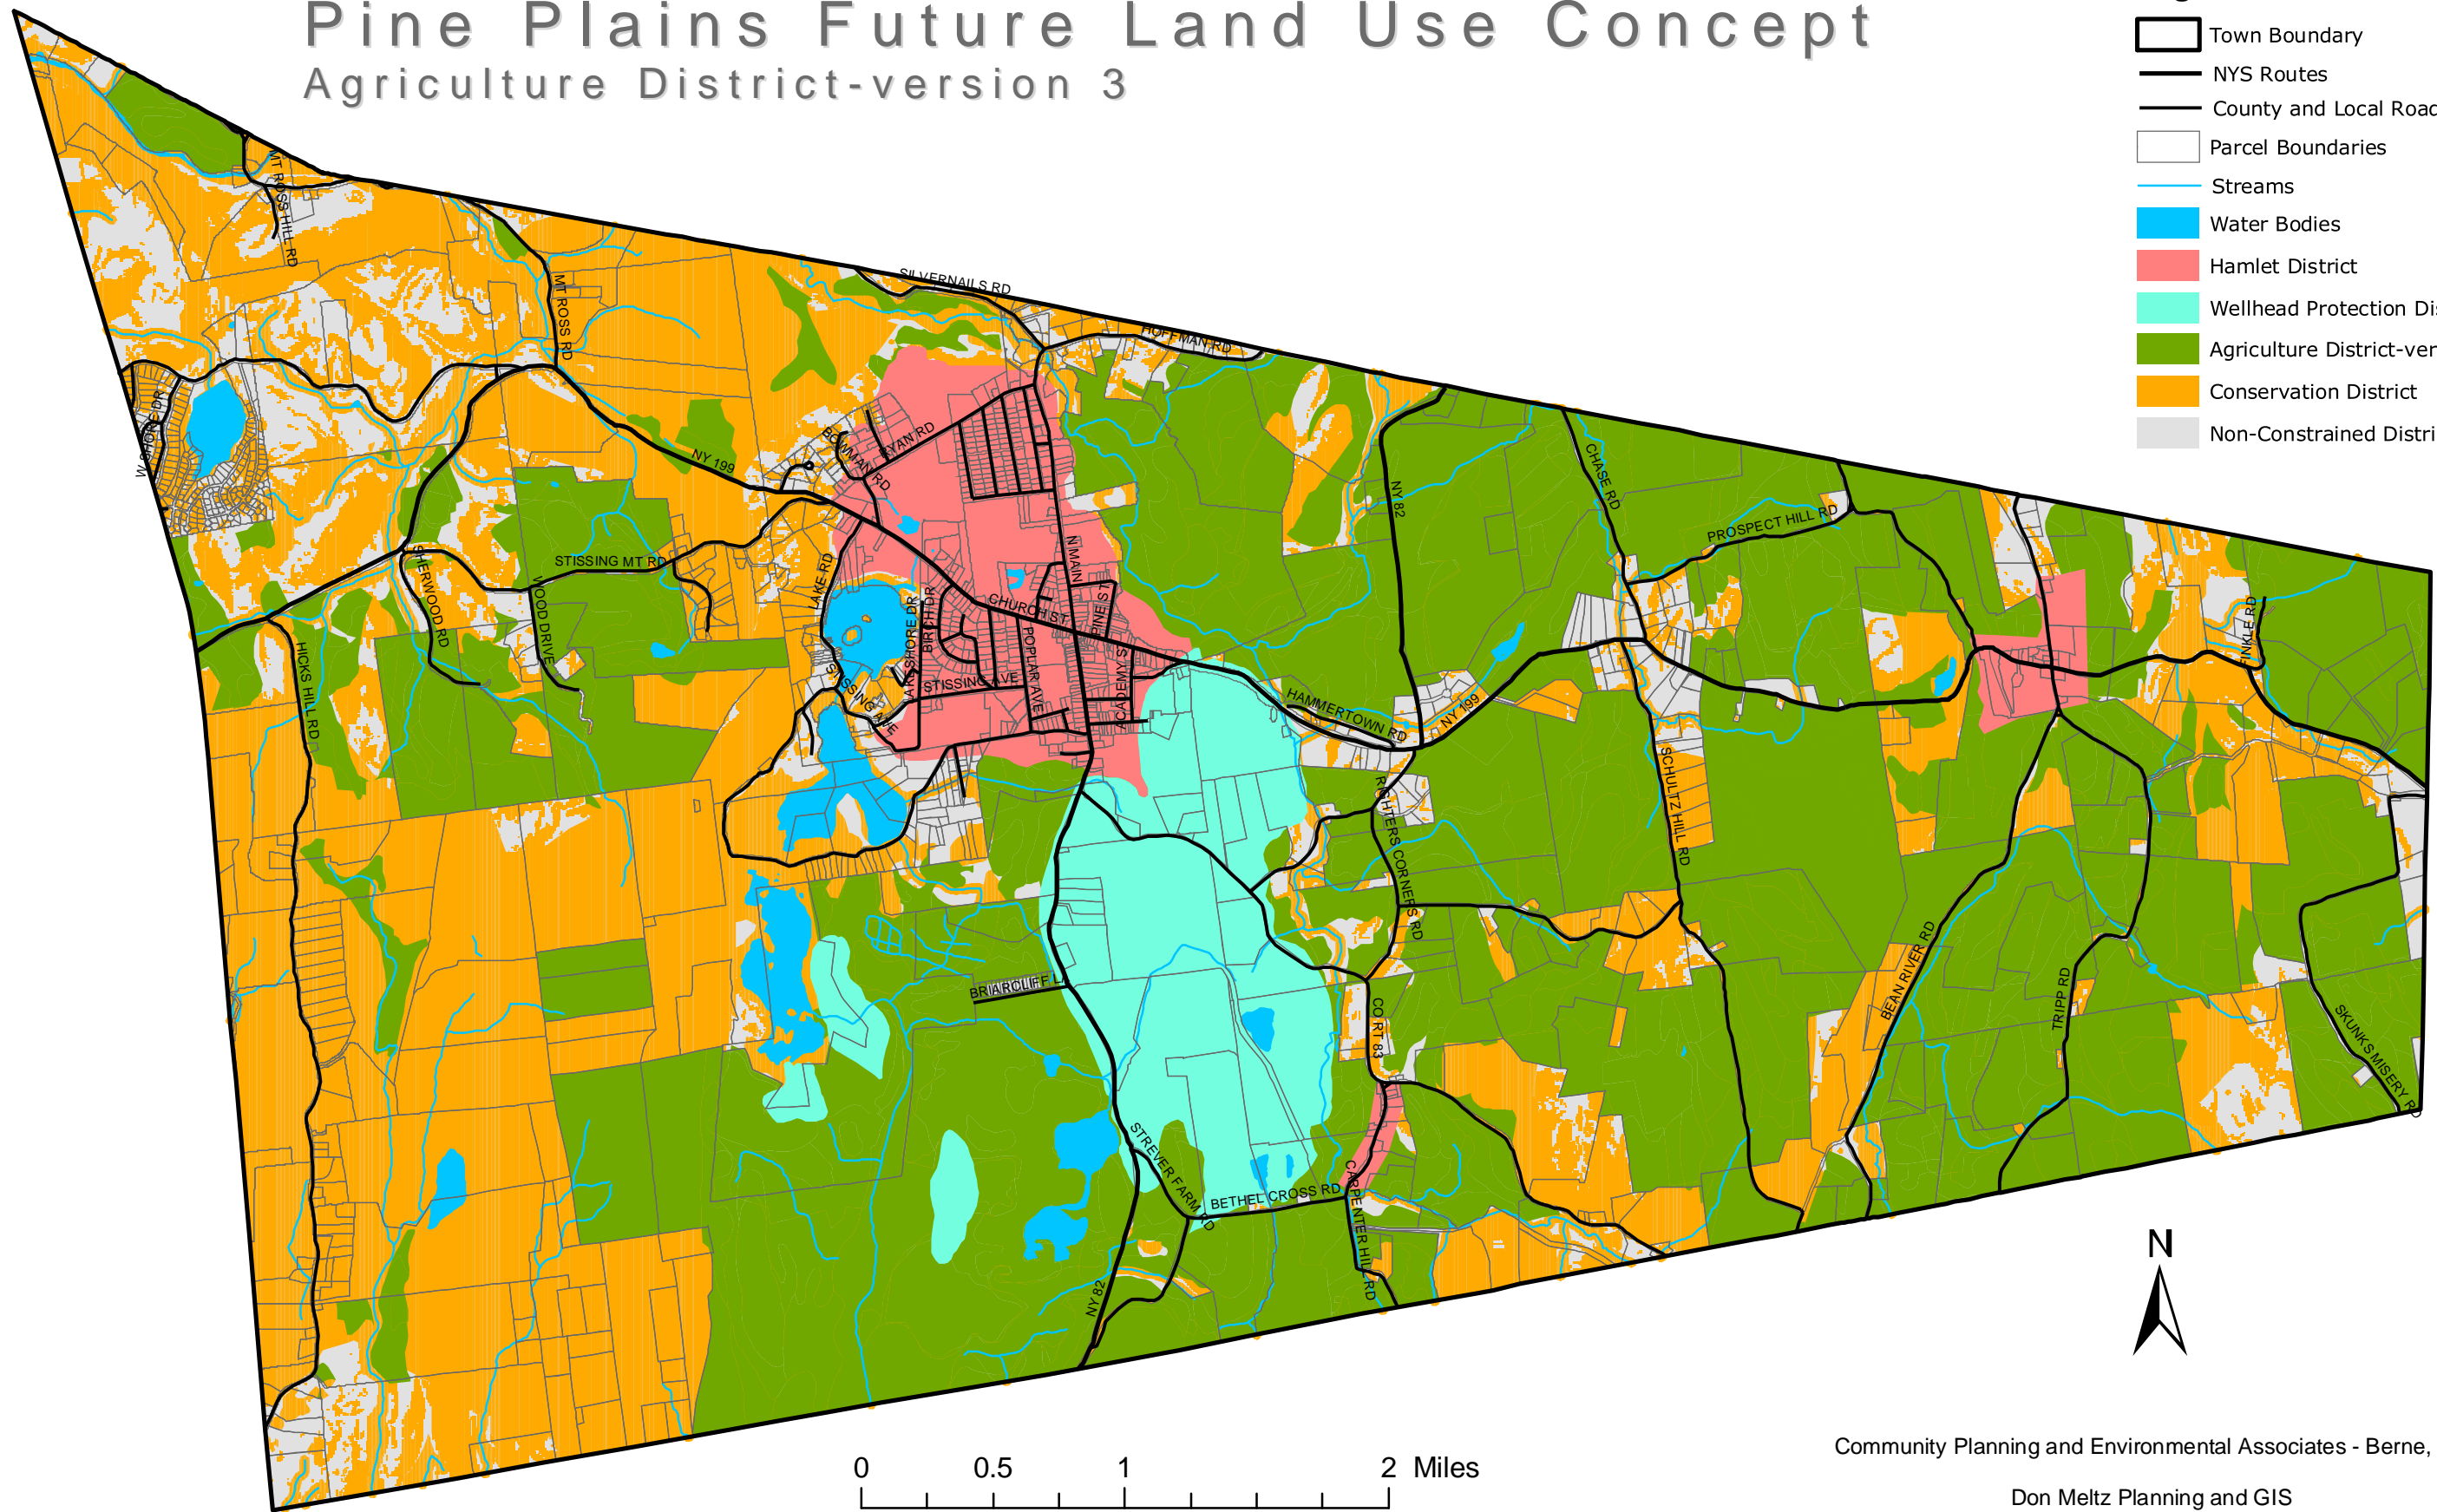

Pine Plains Future Land Use Concept

Agriculture District-version 3

- Legend**
-  Town Boundary
 -  NYS Routes
 -  County and Local Roads
 -  Parcel Boundaries
 -  Streams
 -  Water Bodies
 -  Hamlet District
 -  Wellhead Protection District
 -  Agriculture District-version 3
 -  Conservation District
 -  Non-Constrained District

Community Planning and Environmental Associates - Berne, NY
 Don Meltz Planning and GIS