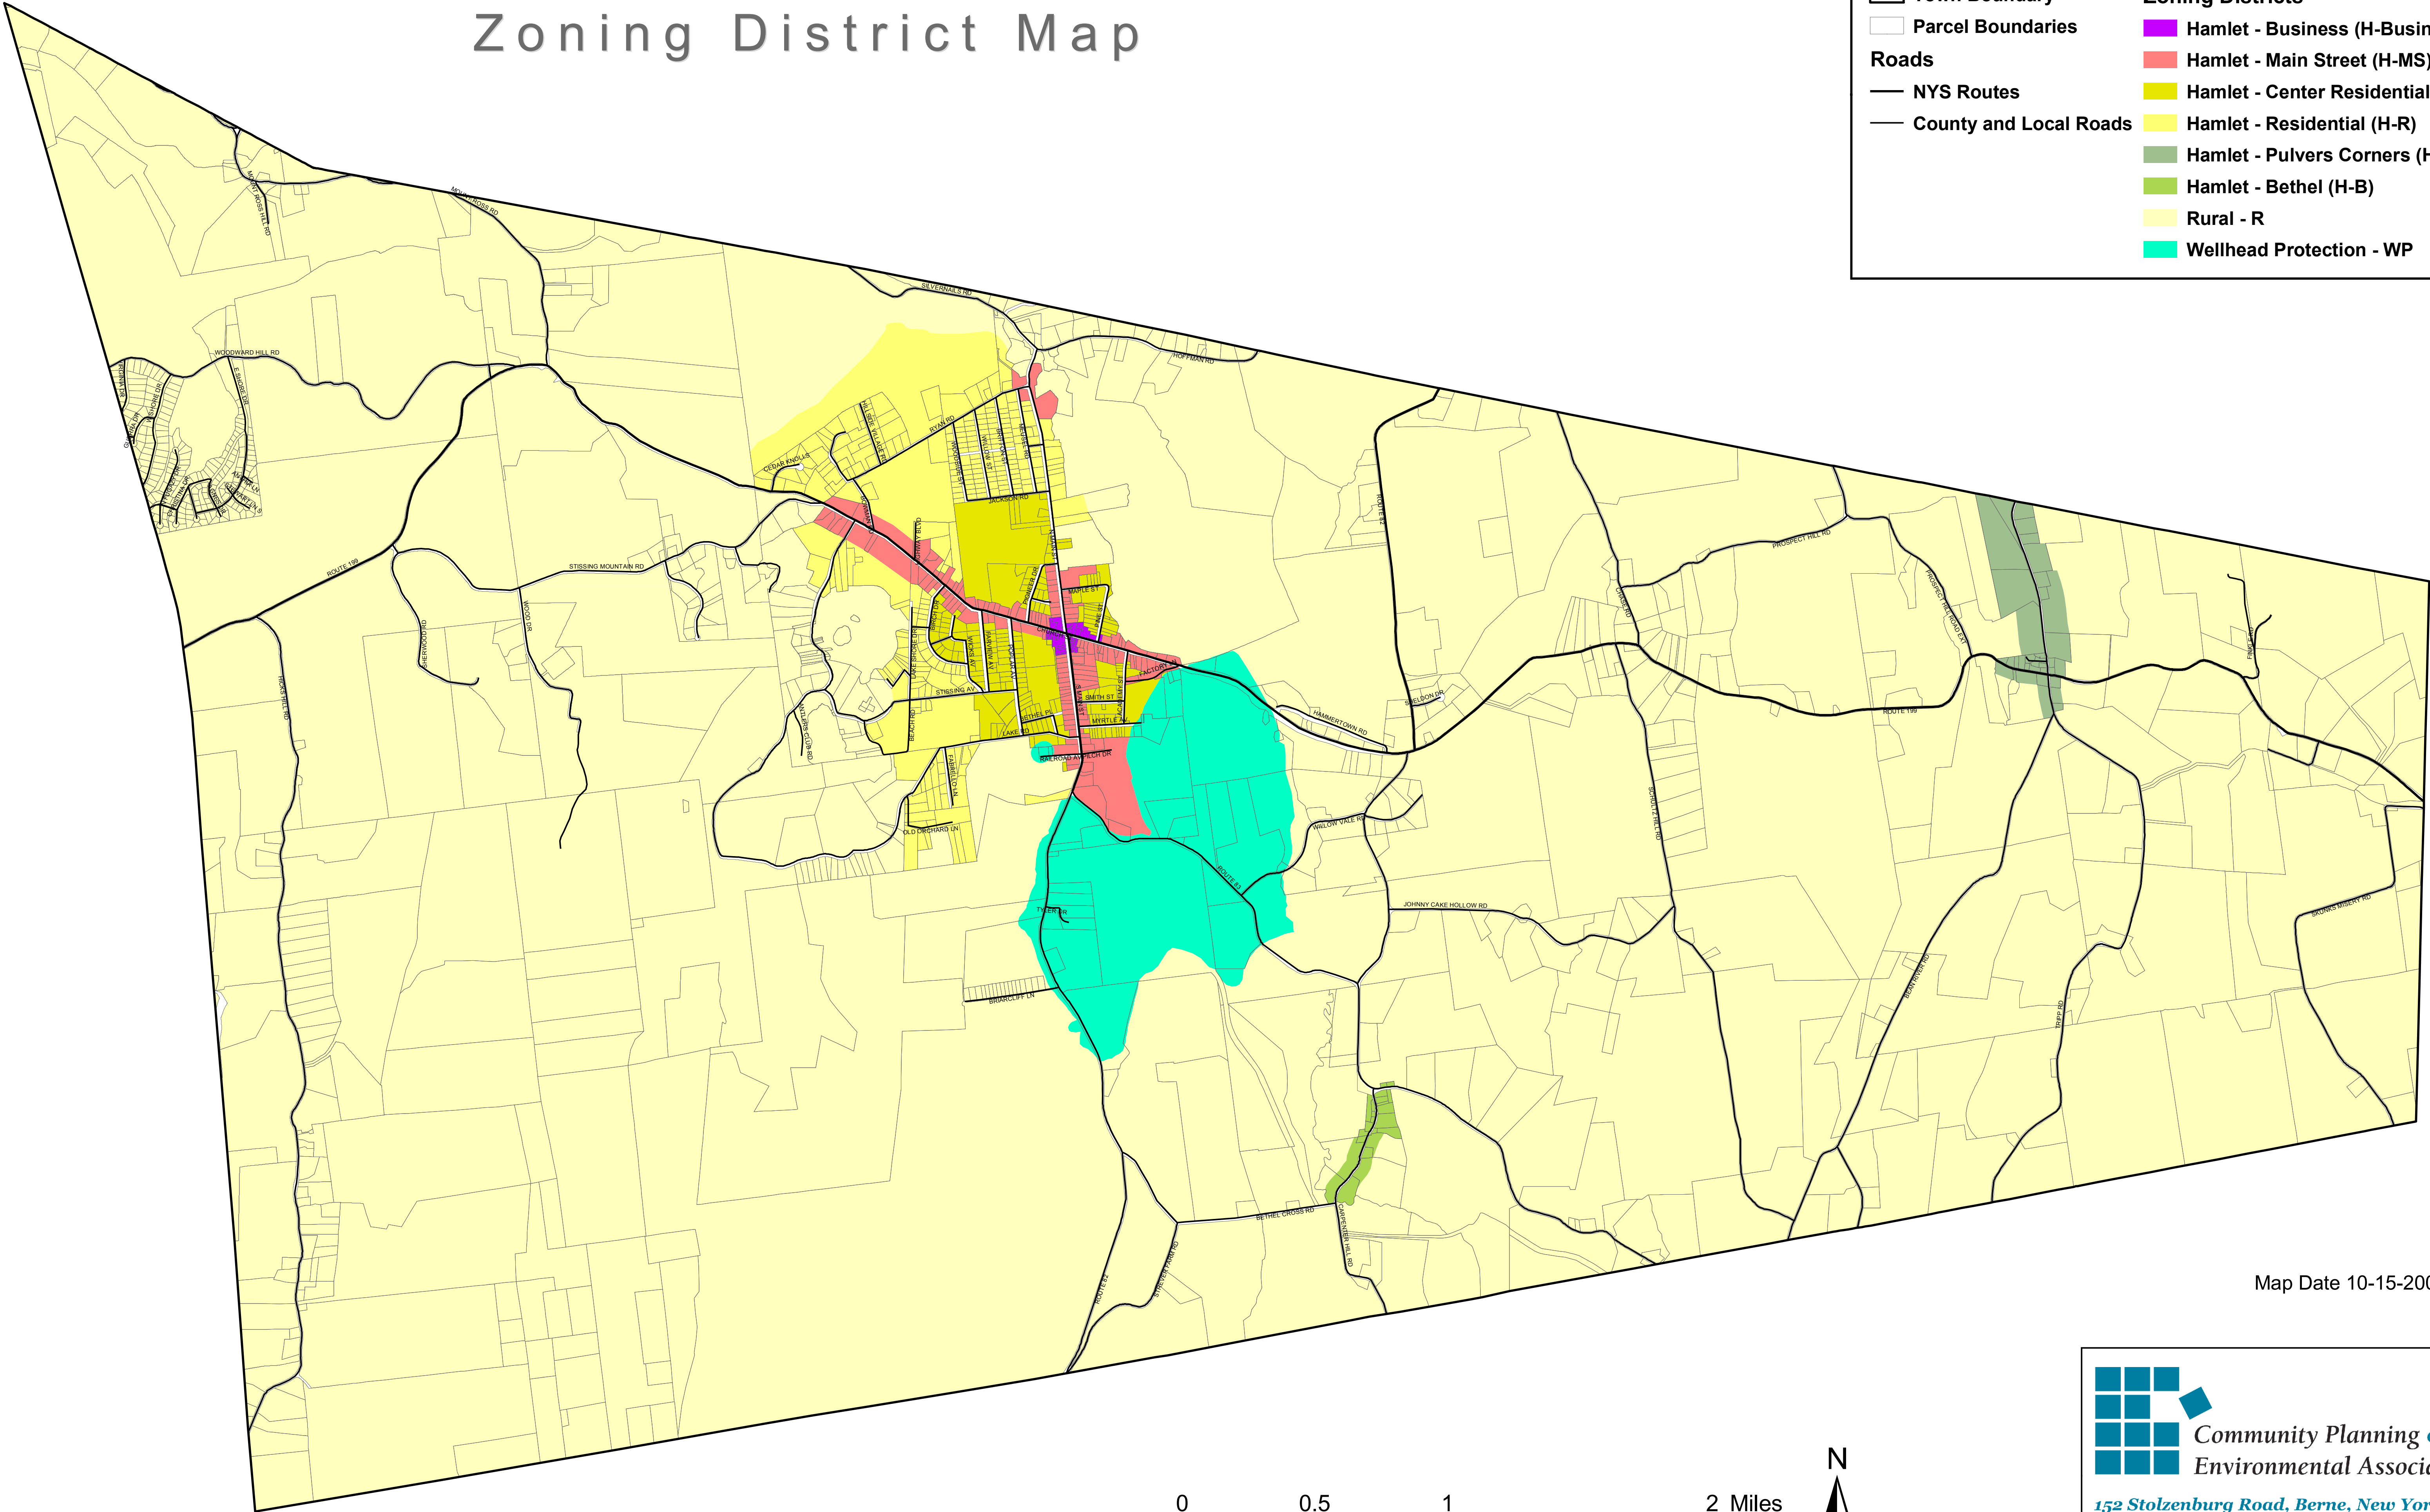

# Town of Pine Plains Zoning District Map

**Zoning Districts**

Town Boundary	<b>Zoning Districts</b>
Parcel Boundaries	Hamlet - Business (H-Business)
<b>Roads</b>	Hamlet - Main Street (H-MS)
NYS Routes	Hamlet - Center Residential (H-CR)
County and Local Roads	Hamlet - Residential (H-R)
	Hamlet - Pulvers Corners (H-PC)
	Hamlet - Bethel (H-B)
	Rural - R
	Wellhead Protection - WP

Map Date 10-15-2009

Community Planning &  
Environmental Associates

152 Stolzenburg Road, Berne, New York 12023

Nan Stolzenburg AICP - [www.planningbetterplaces.com](http://www.planningbetterplaces.com)  
Don Meltz Planning and GIS - [www.donmeltz.com](http://www.donmeltz.com)