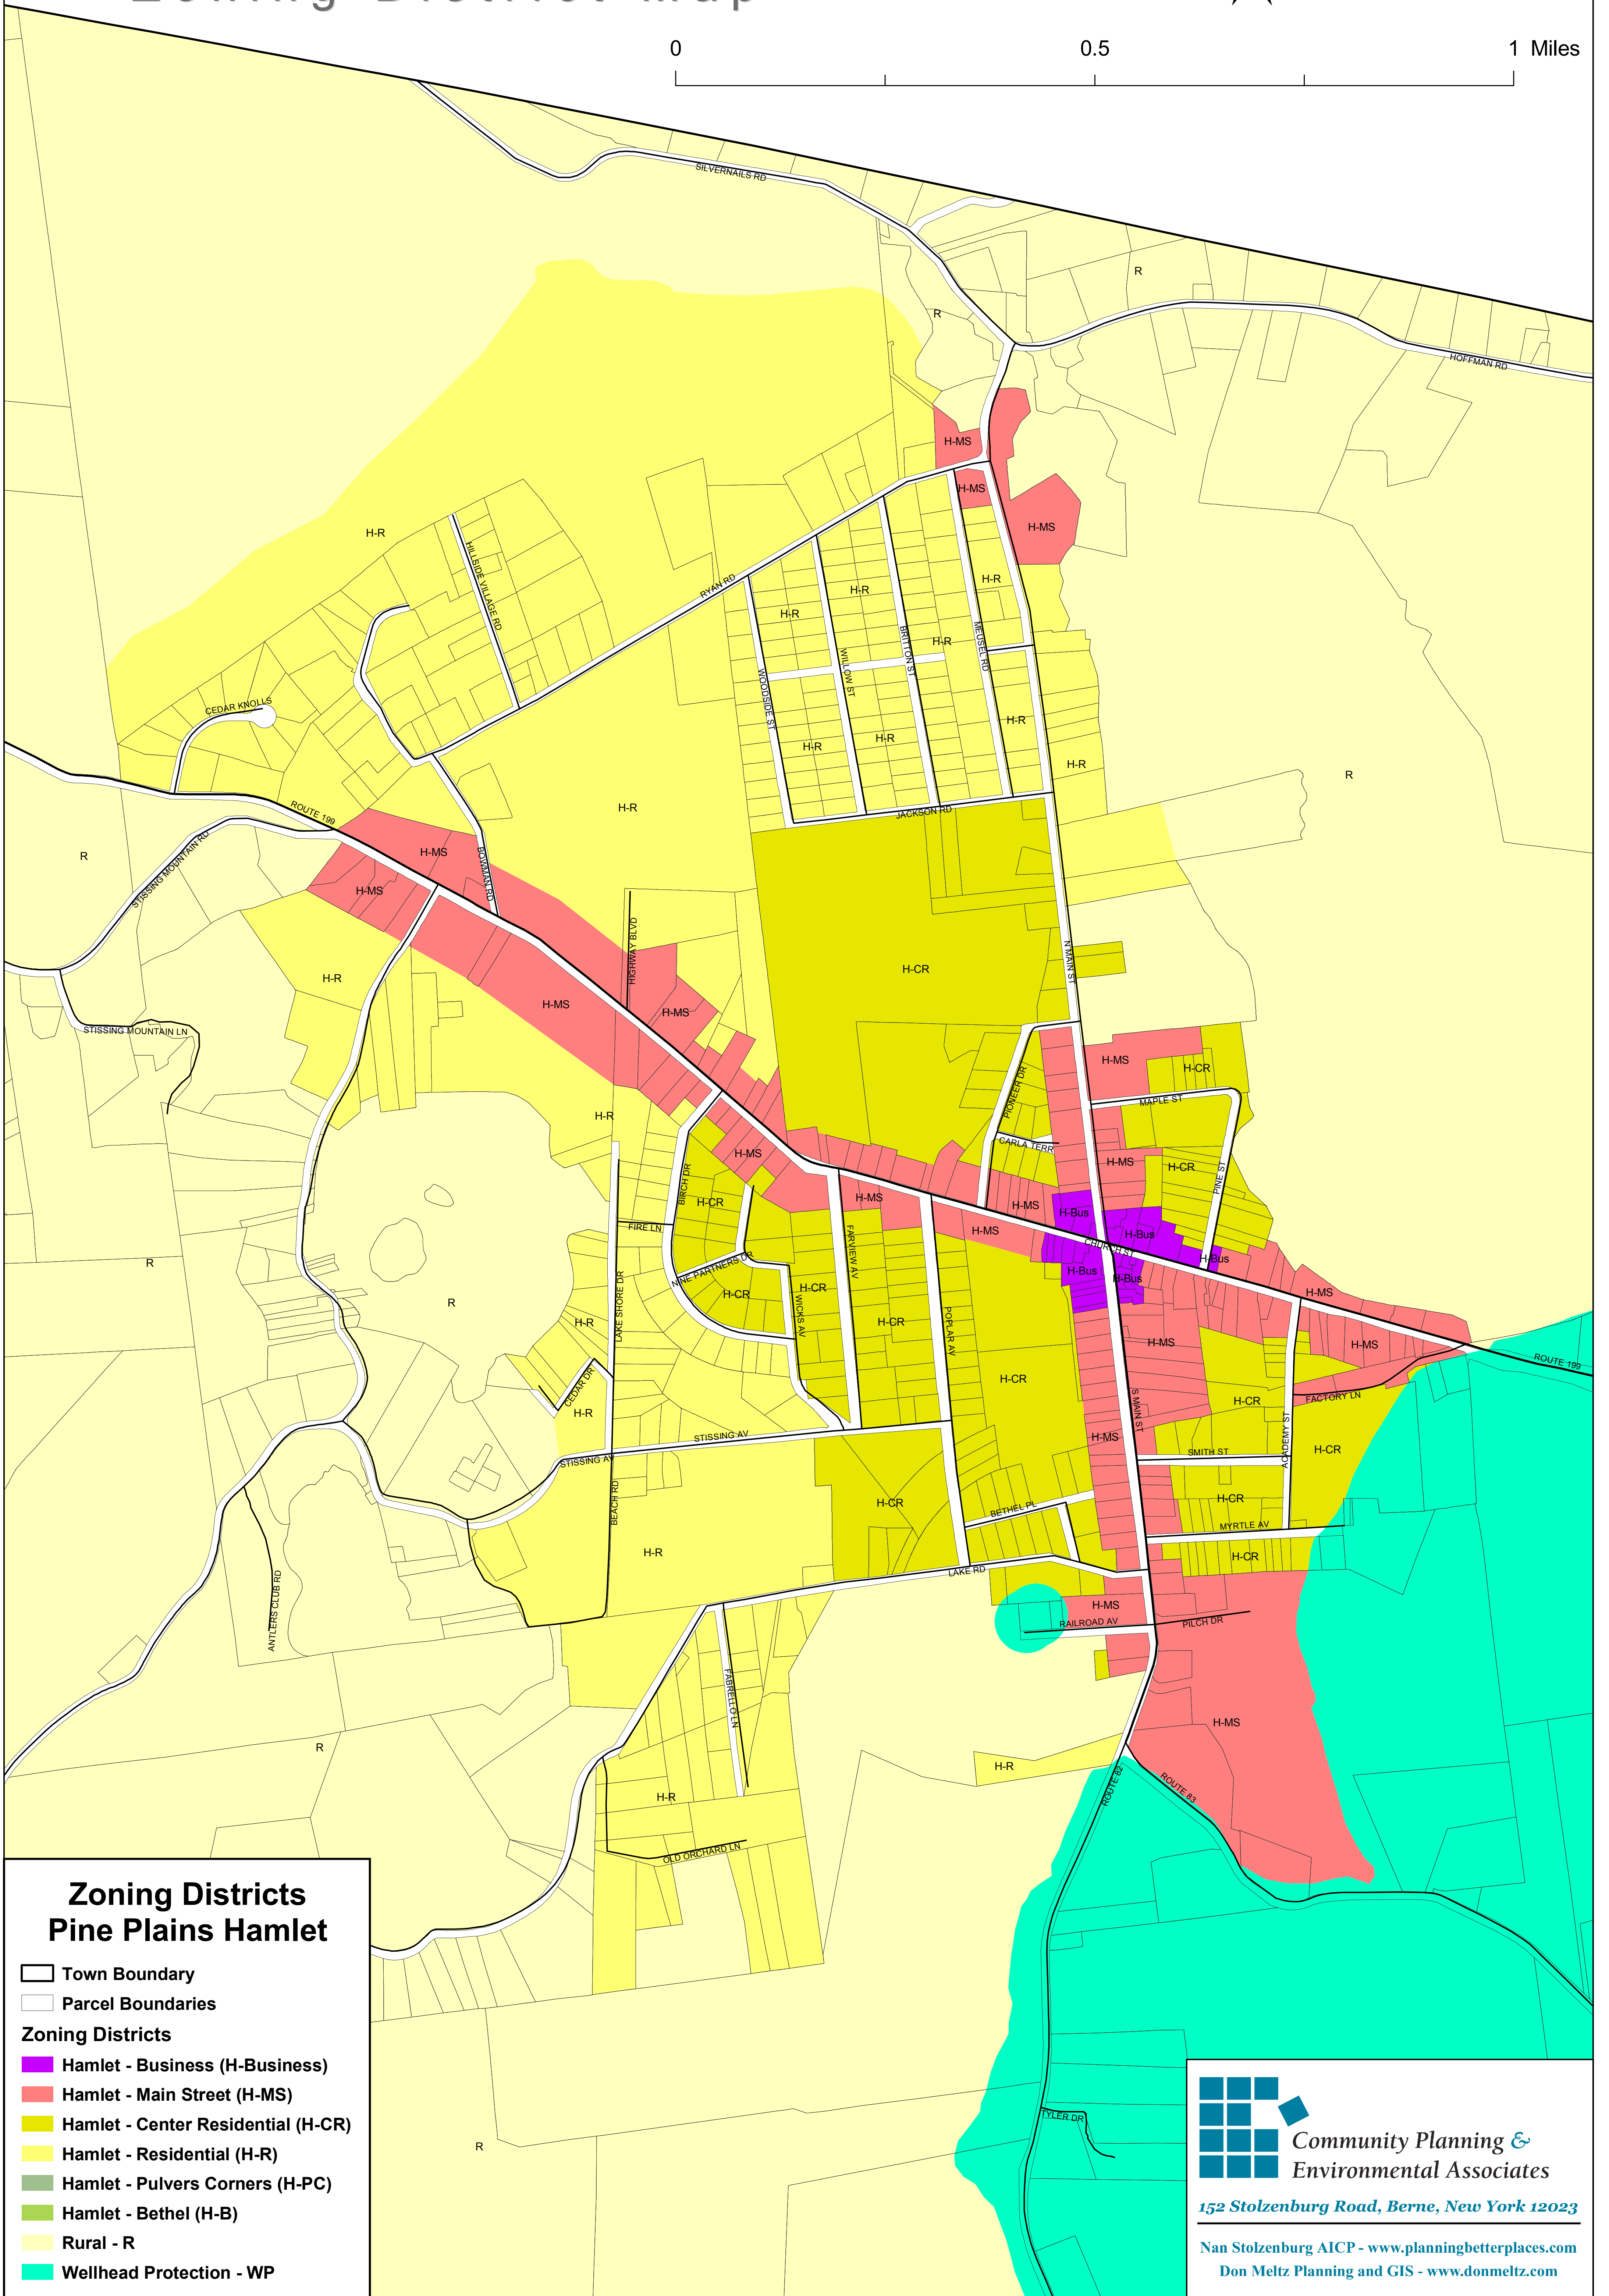

# Town of Pine Plains Zoning District Map

Map Date 10-15-2009

## Zoning Districts Pine Plains Hamlet

- Town Boundary
- Parcel Boundaries
- Zoning Districts**
- Hamlet - Business (H-Business)
- Hamlet - Main Street (H-MS)
- Hamlet - Center Residential (H-CR)
- Hamlet - Residential (H-R)
- Hamlet - Pulvers Corners (H-PC)
- Hamlet - Bethel (H-B)
- Rural - R
- Wellhead Protection - WP