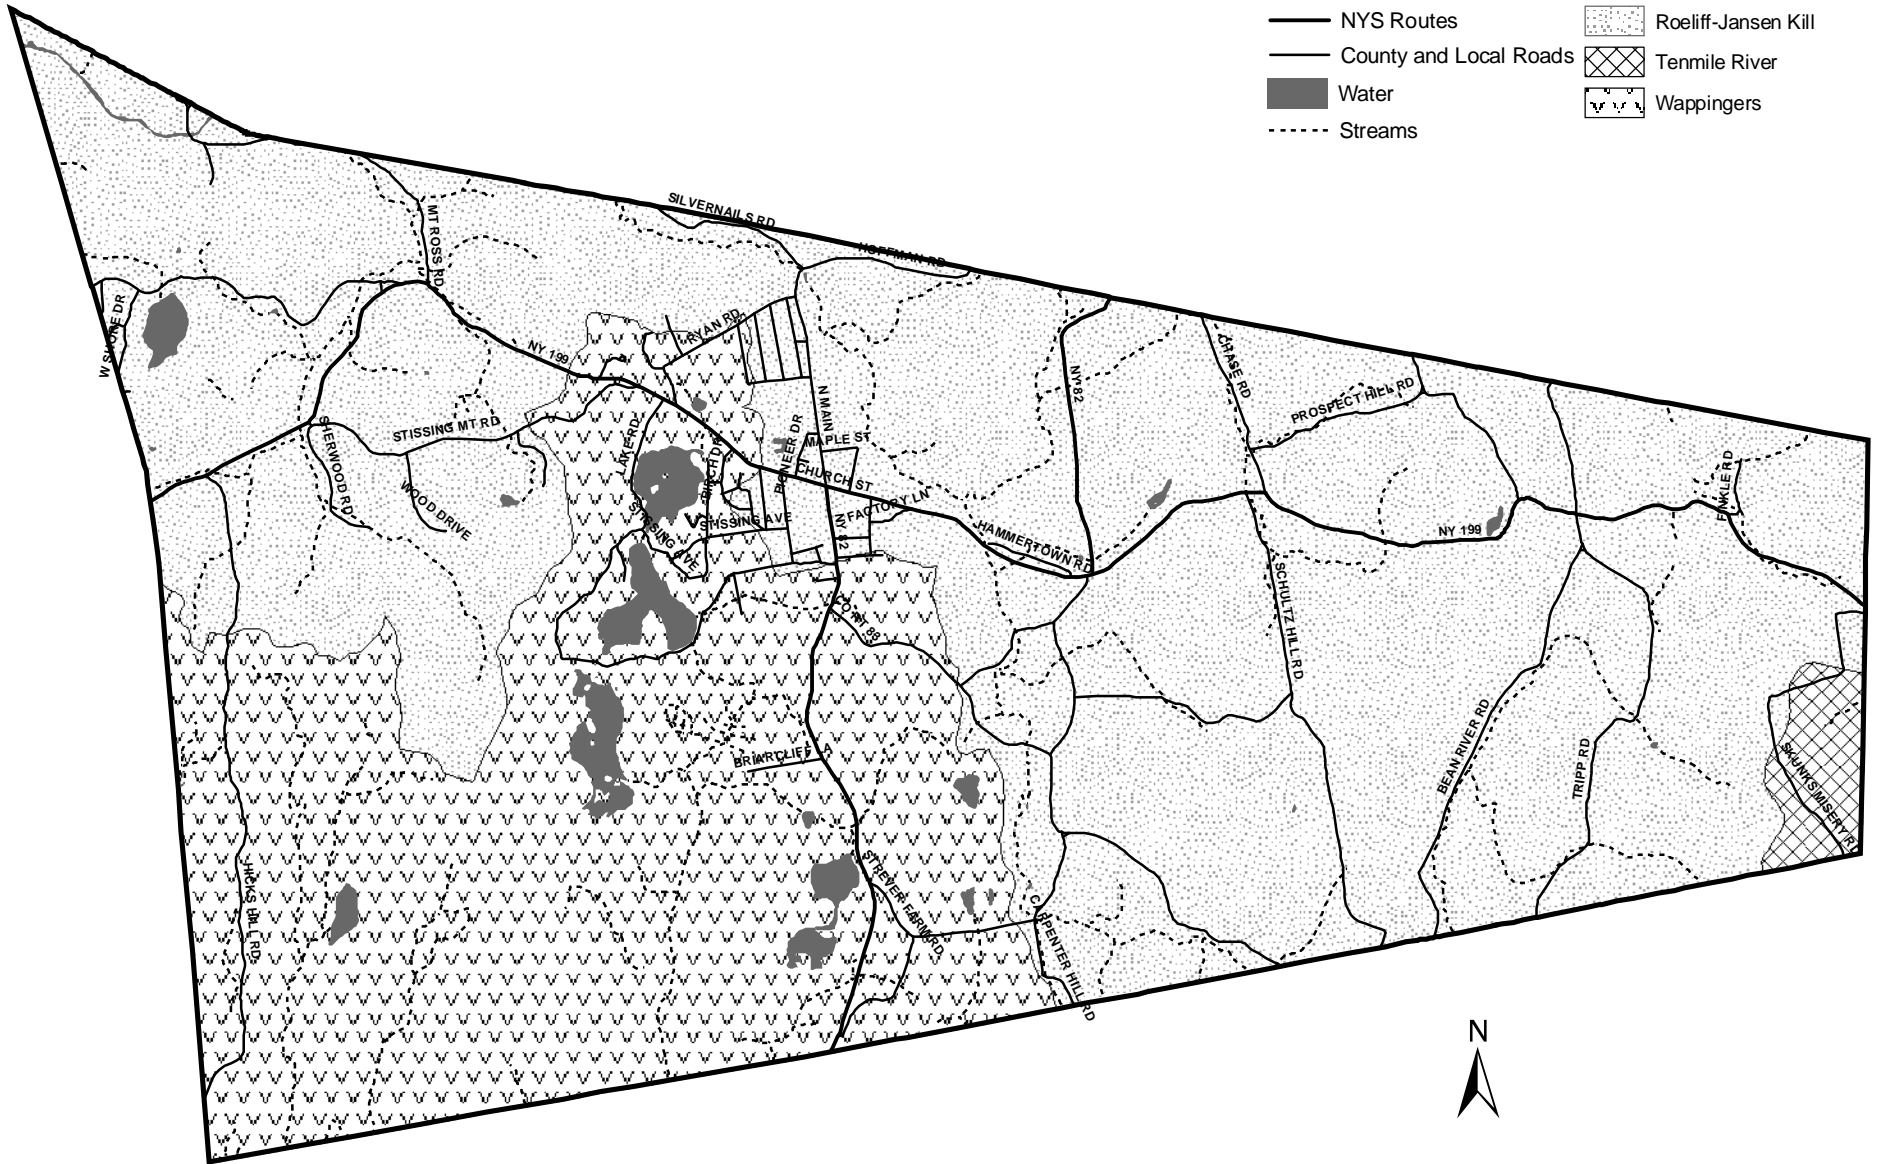

# Pine Plains Watersheds

## Legend

### Roads

- NYS Routes
- County and Local Roads
- Water
- - - Streams

### Watersheds

- ▨ Roeliff-Jansen Kill
- ▩ Tenmile River
- ▧ Wappingers

Community Planning and Environmental Associates - Berne, NY

Produced by Don Meltz Planning and GIS